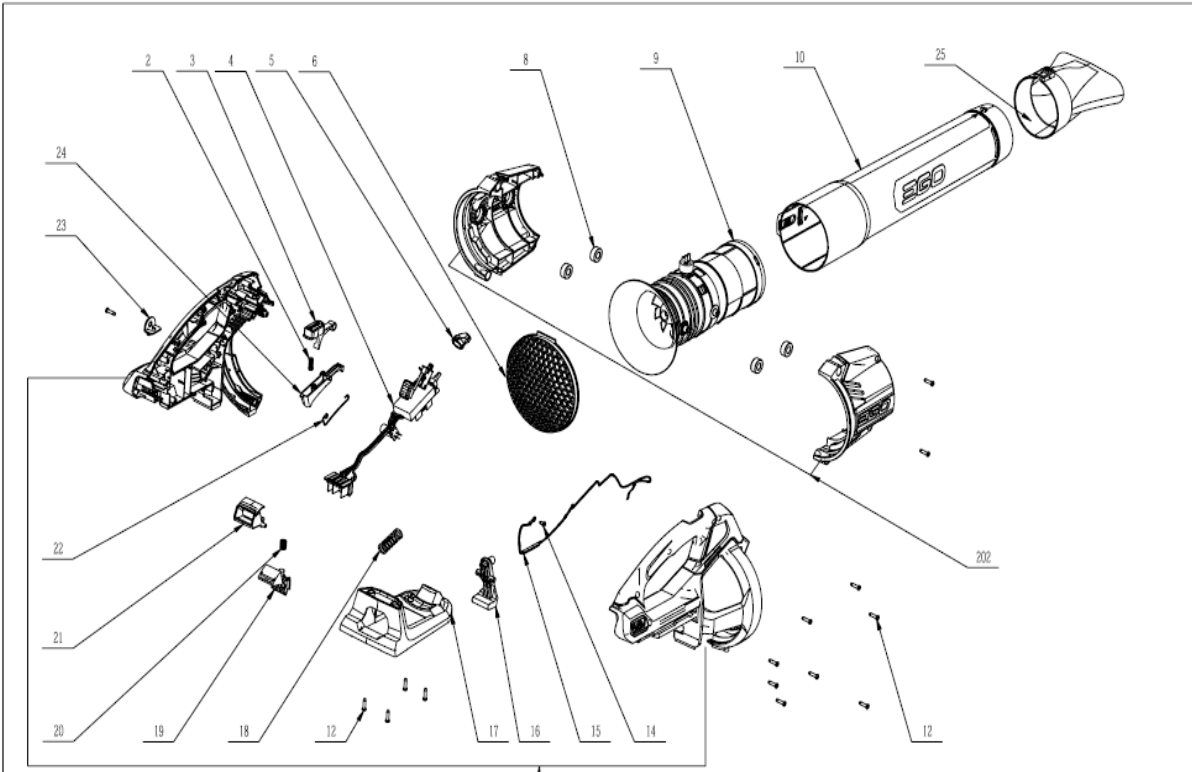

4704 DC Blower		0880008002_S	
		4704 直流吹风机			
		VERSION	B	WEIGHT	g
		SCALE	1:5	TEMP DEGREE	
		Designed by	朱广前	SHEET	1/1
		Checked by	刘加宝		
		Approved by			
Rev	No	Zone	Revision note	Effective Date : 2016-08-30