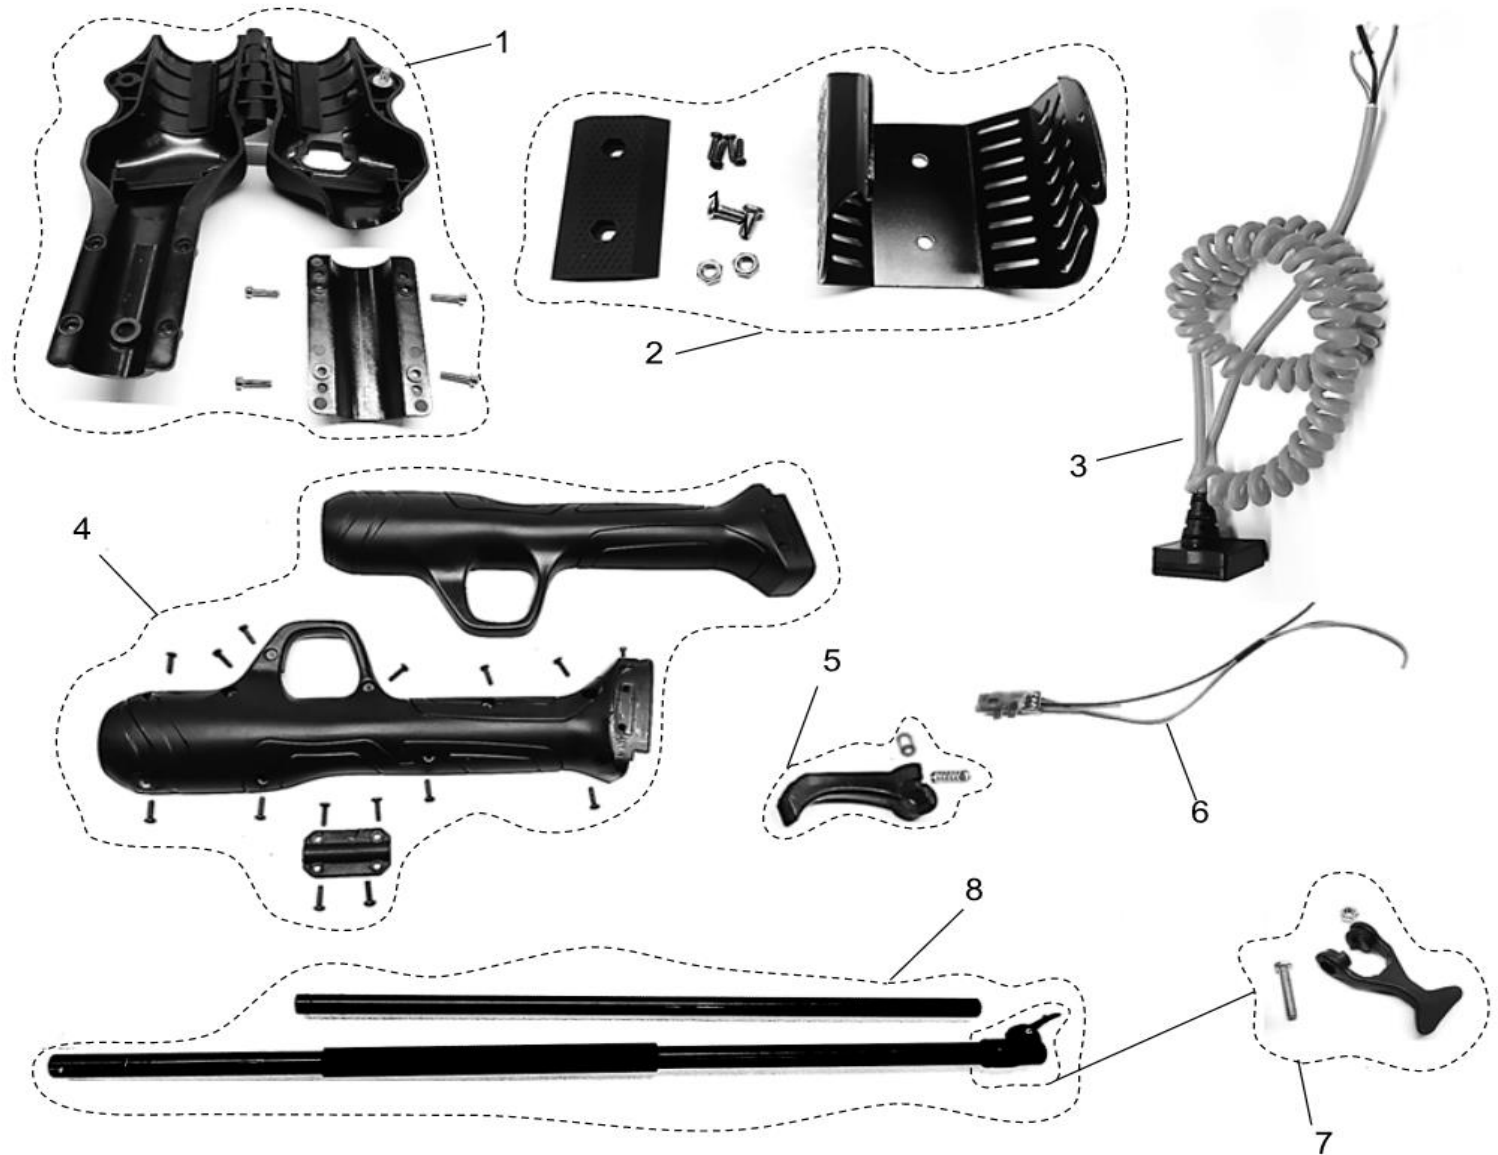

N°	CODE	DESCRIPTION
1	BCL25TP01	SECATEURS HOUSING ASSY
2	BCL25TP02	BATTERY PROTECTOR ASSY
3	BCL25TP03	MAIN HARNESS ASSY
4	BCL25TP04	HANDLE ASSY
5	BCL25TP05	TRIGGER ASSY
6	BCL25TP06	TRIGGER SENSOR ASSY
7	BCL25TP07	BAR LOCKING ASSY
8	BCL25TP08	ALUMINIUM BARS SET